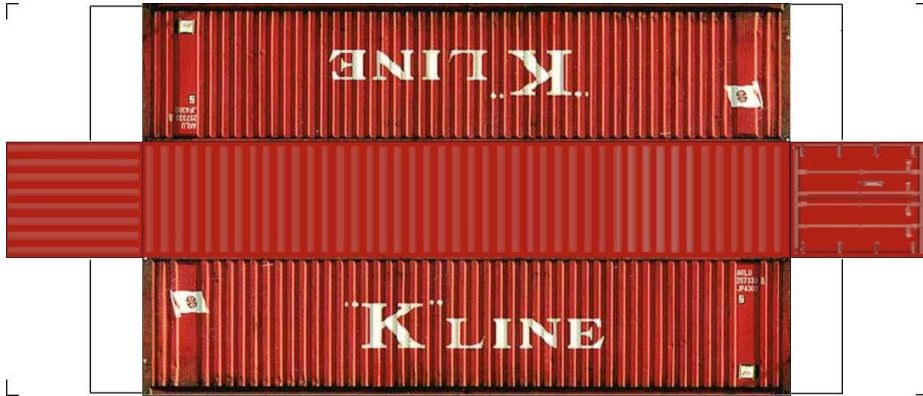

BUILD YOUR OWN (N SCALE) 45ft HIGH CUBE CONTAINERS

[Click to watch instructional video](#)

BUILD YOUR OWN (45ft HIGH CUBE CONTAINERS) N SCALE

Drawn By
www.krafttrains.com