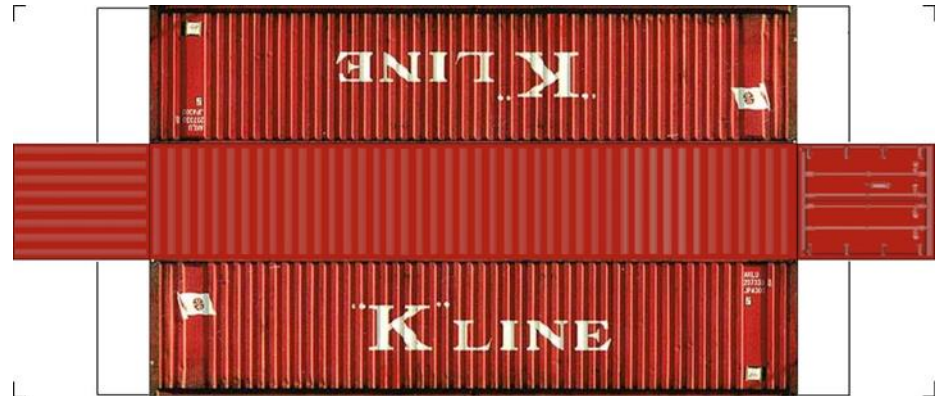

BUILD YOUR OWN (N SCALE) 45ft HIGH CUBE CONTAINERS

[Click to watch instructional video](#)

BUILD YOUR OWN (45ft HIGH CUBE CONTAINERS) N SCALE

Drawn By
www.krafttrains.com