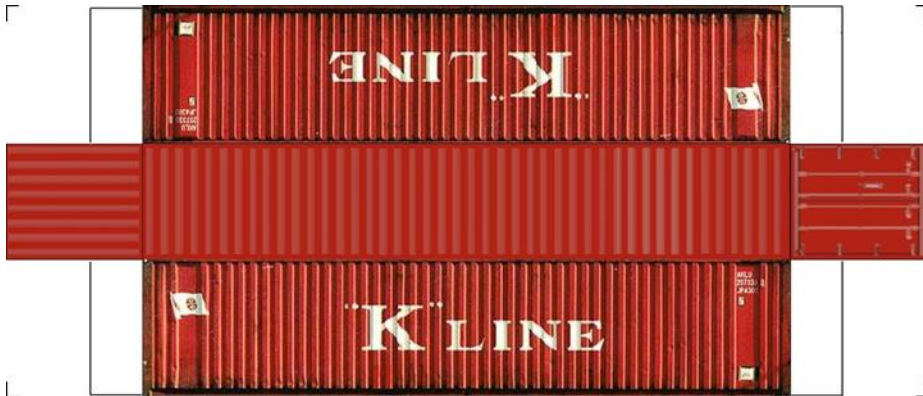

BUILD YOUR OWN (N SCALE) 45ft HIGH CUBE CONTAINERS

[Click to watch instructional video](#)

BUILD YOUR OWN (45ft HIGH CUBE CONTAINERS) N SCALE

Drawn By
www.krafttrains.com